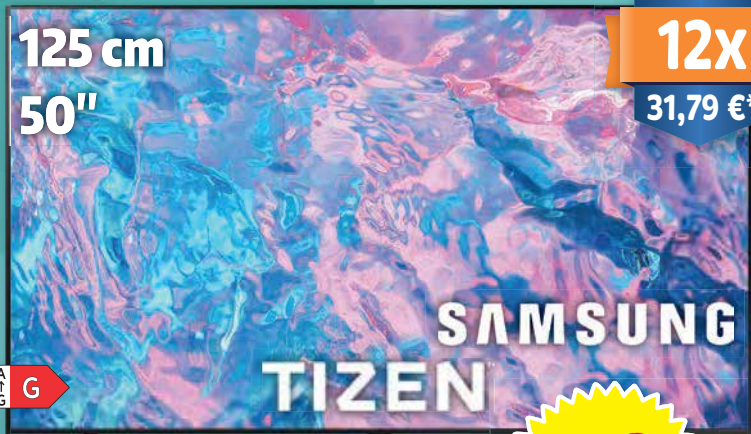

13€49

TABLETE ZA STROJNO POMIVANJE POSODE FINISH
• Quantum Max Regular 100 tablet

15€59

125 cm
50"

12X

31,79 €*

A T G

LED TV 50CU7102